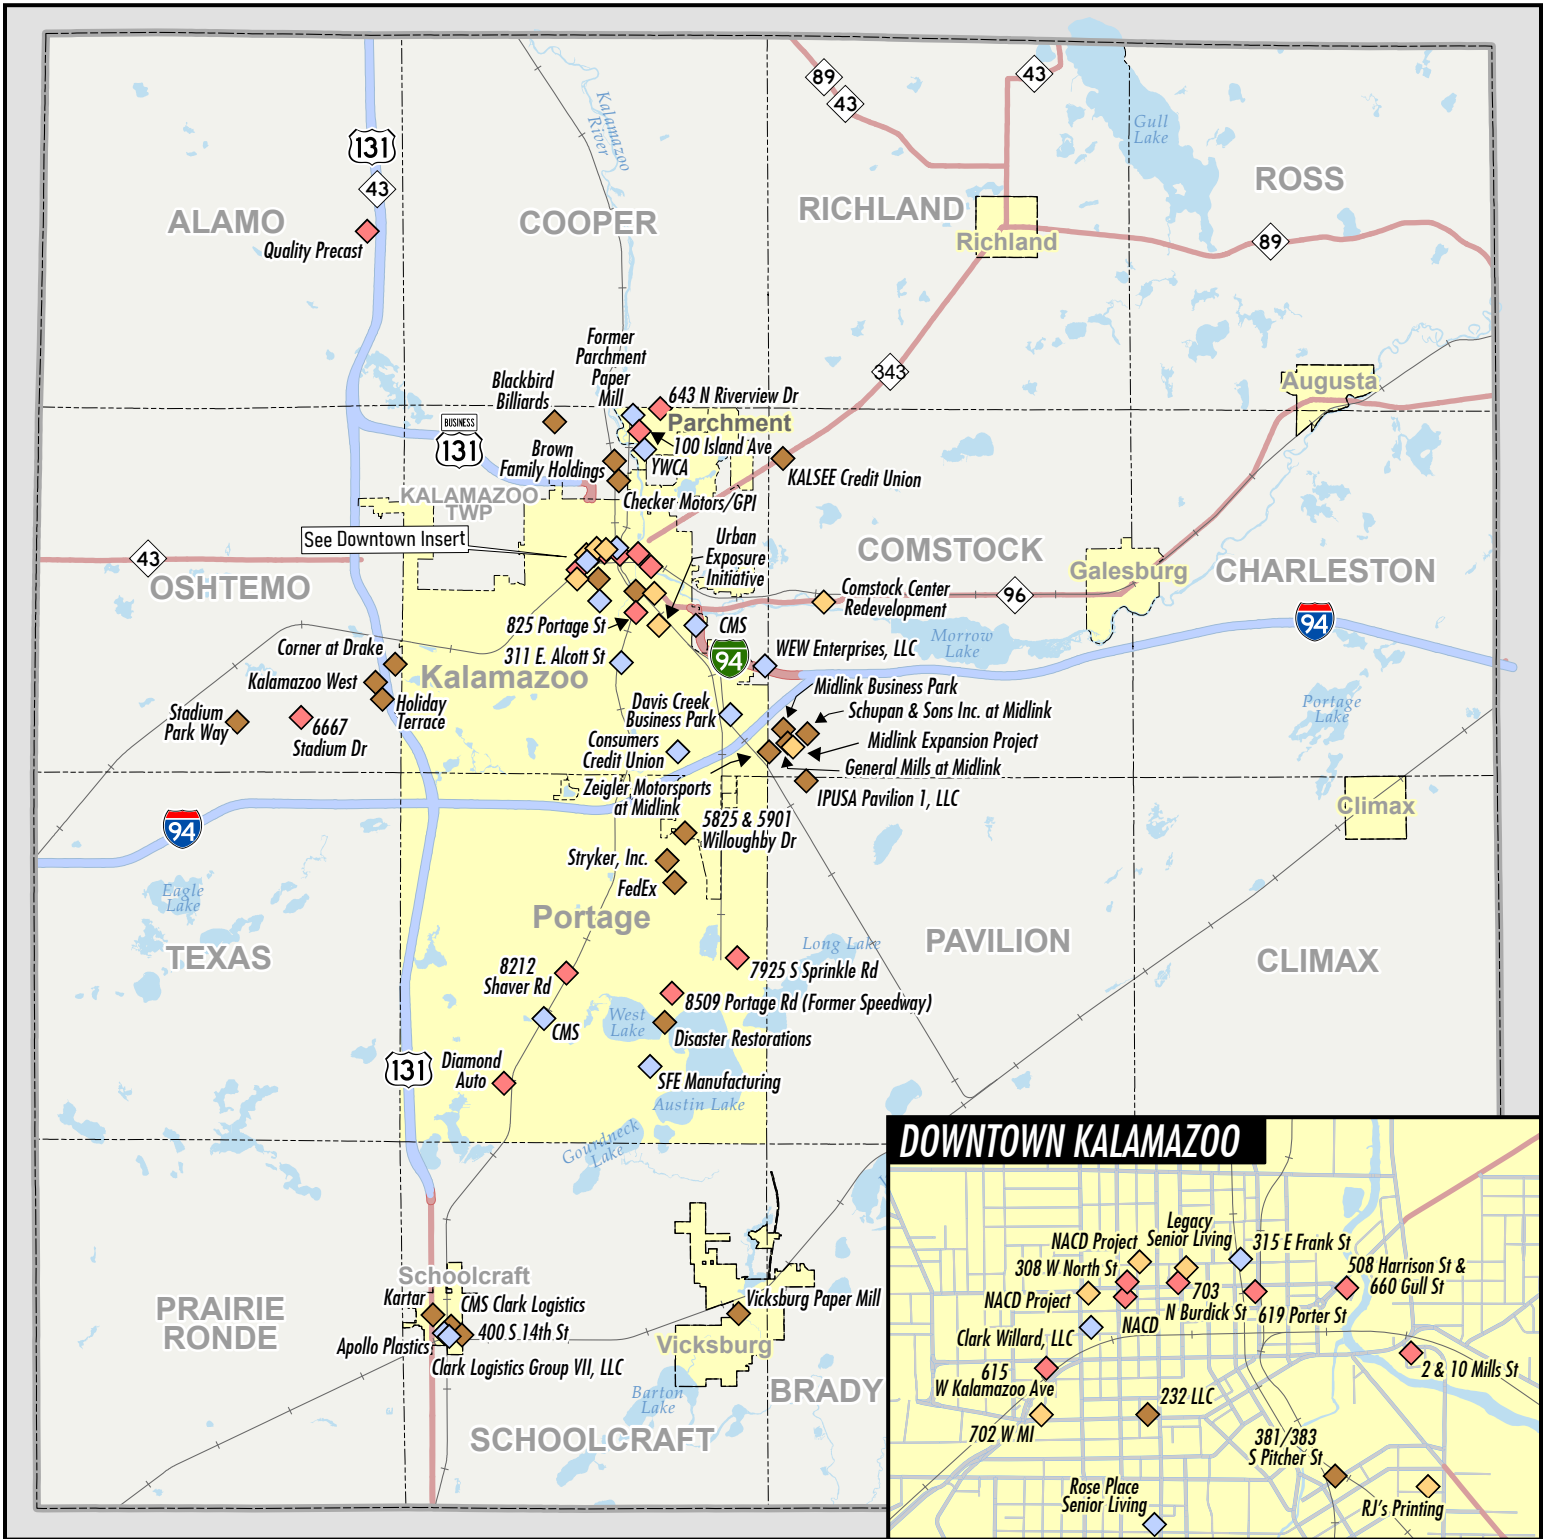

Kalamazoo County Brownfield Projects 2023

KALAMAZOO COUNTY BROWNFIELD REDEVELOPMENT AUTHORITY

1. **Legend**
2. 2016 EPA Grant Funded Projects
   - 2021 EPA Grant Funded Projects
   - Brownfield Plans
   - KCBRA Supported Projects