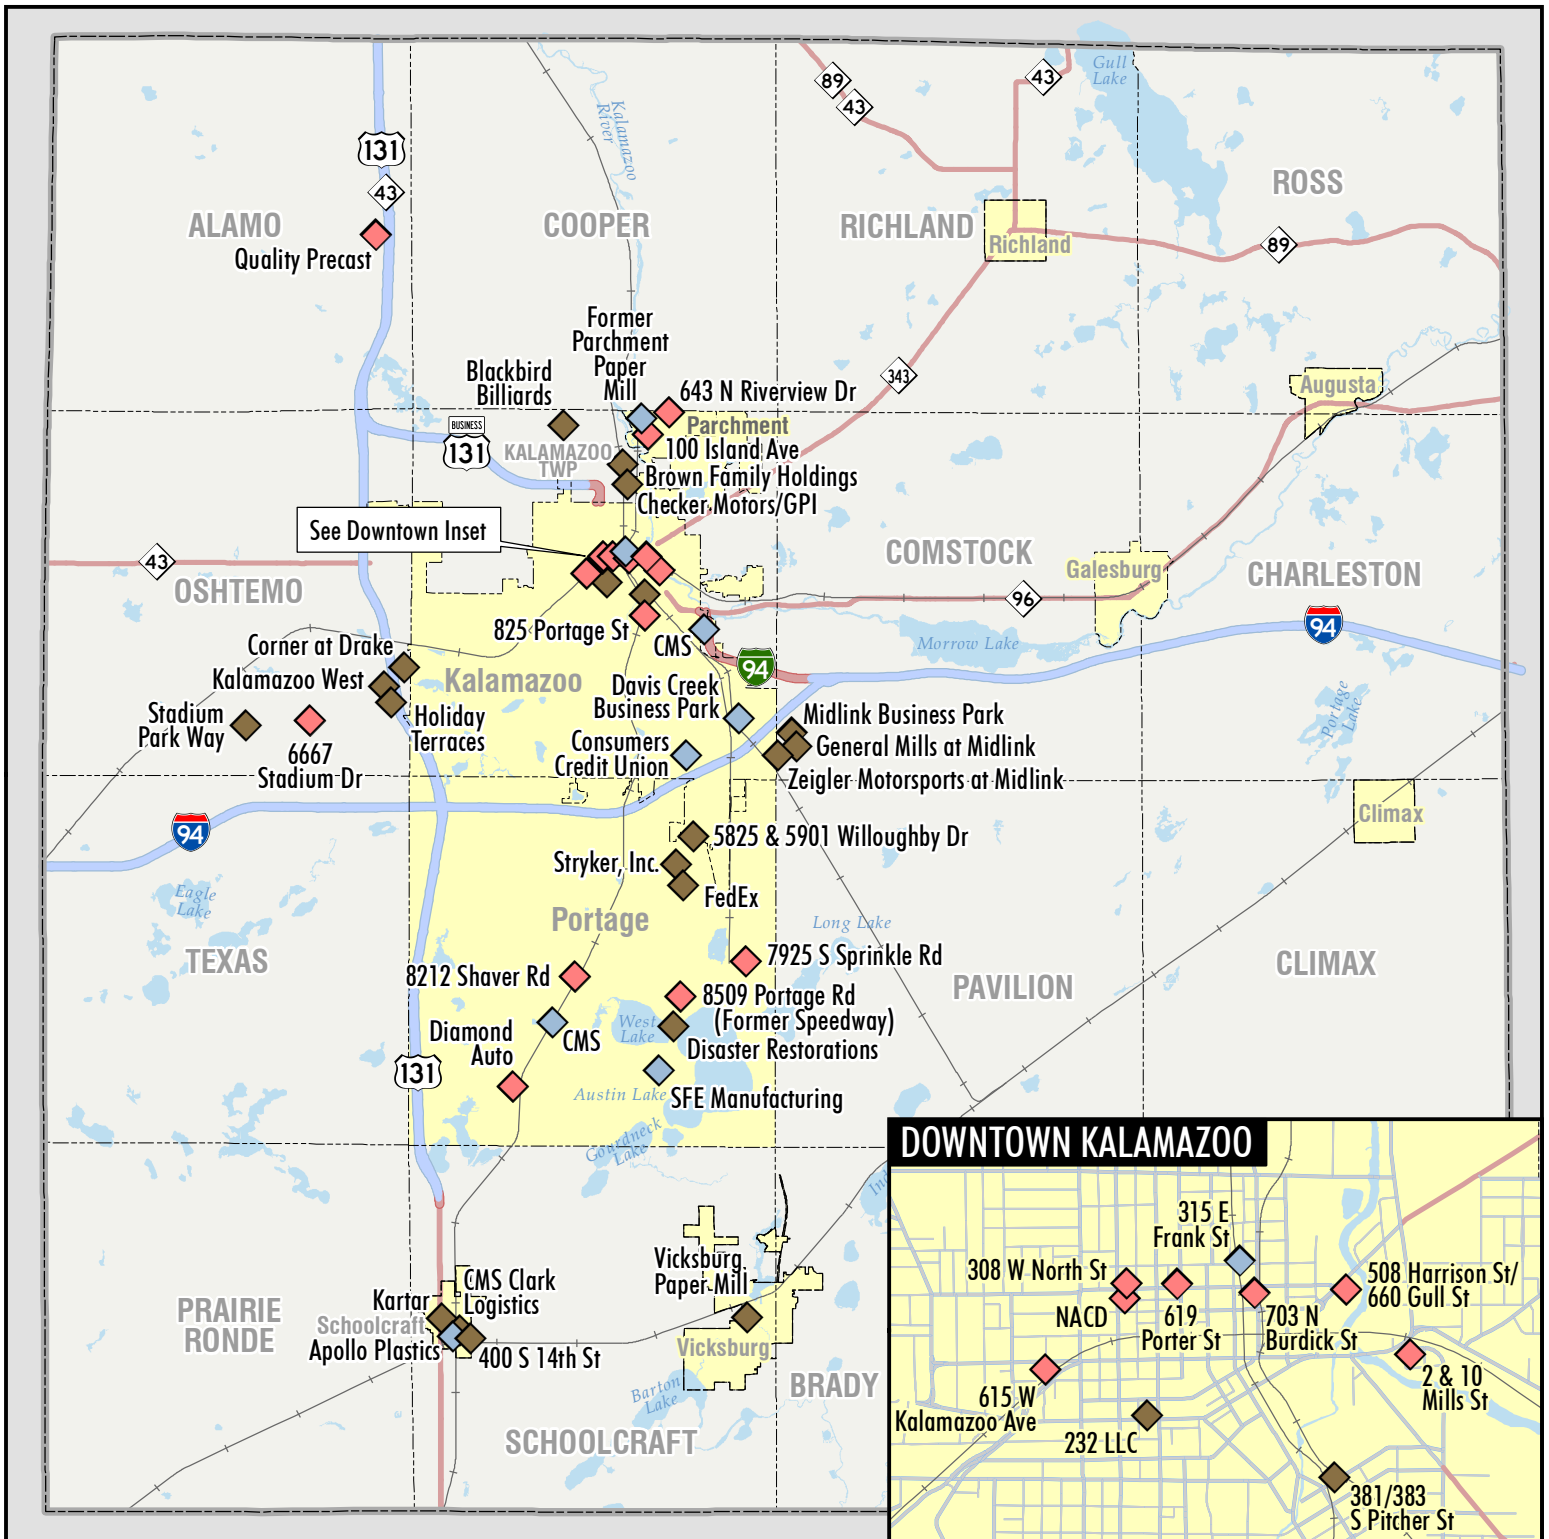

Kalamazoo County Brownfield Projects 2021

KALAMAZOO COUNTY BROWNFIELD REDEVELOPMENT AUTHORITY

Legend

- Brownfield Plans
- Brownfield Applications
- Other KCBRA-supported Projects
- 2016 EPA Grant Funded Projects